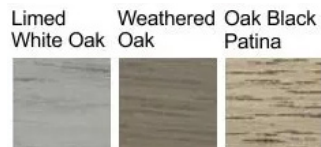

## SPECIAL WOODSTAINS

## SOLID WALNUT & SOLID TEAK

Solid Oak

## CHOOSE FROM FOUR DIFFERENT PATINATED SOLID OAK FINISHES

Flemish

Heirloom

Luxury

Antique

Please note: These colours are a representation only and may change due to the resolution and calibration of your screen, for an exact match please request a sample.