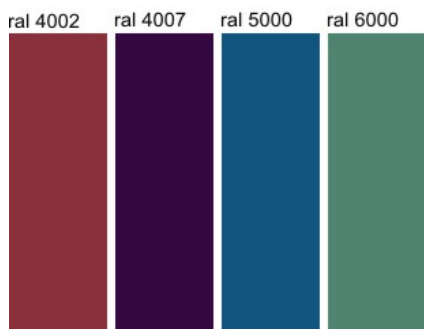

TOULET PAINTED FINISHES

*ANY RAL COLOUR CAN BE SPECIFIED

Please note: These colours are a representation only and may change due to the resolution and calibration of your screen, for an exact match please request a sample.