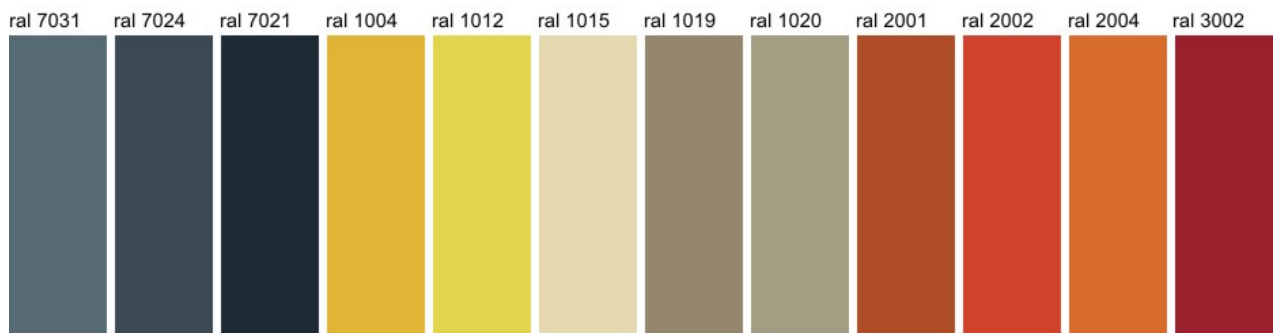

TOULET PAINTED FINISHES

*ANY RAL COLOUR CAN BE SPECIFIED

Please note: These colours are a representation only and may change due to the resolution and calibration of your screen, for an exact match please request a sample.