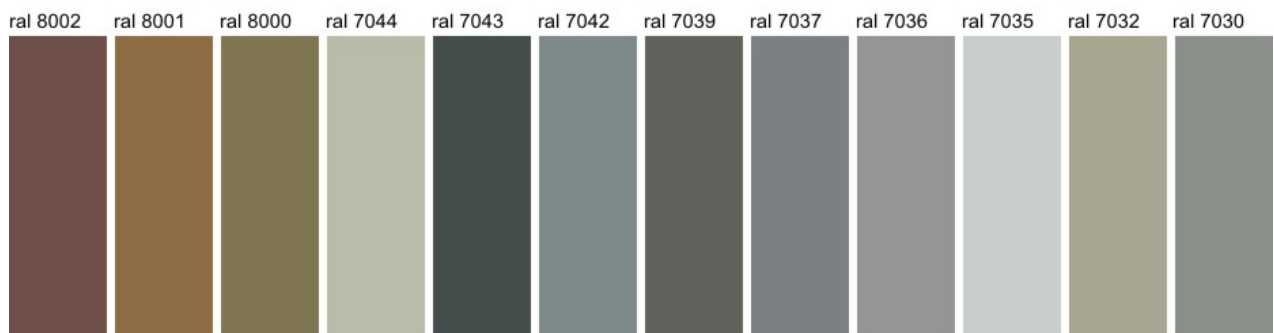

TOULET PAINTED FINISHES

*ANY RAL COLOUR CAN BE SPECIFIED

Please note: These colours are a representation only and may change due to the resolution and calibration of your screen, for an exact match please request a sample.