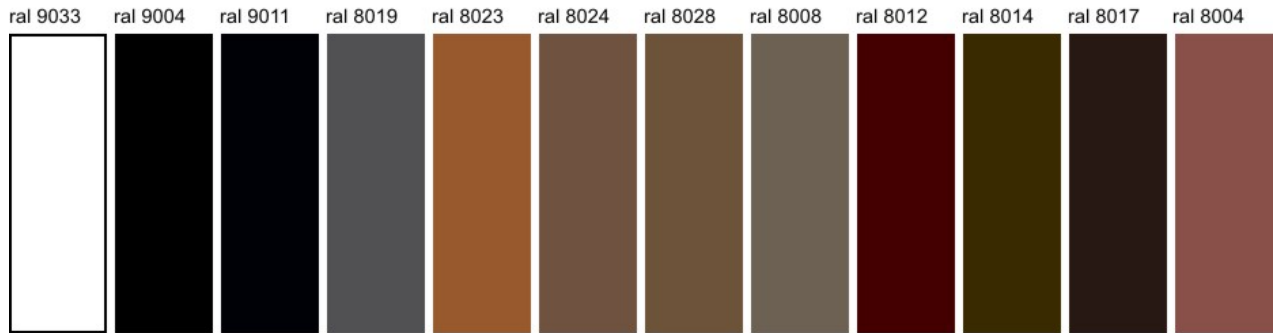

TOULET PAINTED FINISHES

*ANY RAL COLOUR CAN BE SPECIFIED

Please note: These colours are a representation only and may change due to the resolution and calibration of your screen, for an exact match please request a sample.